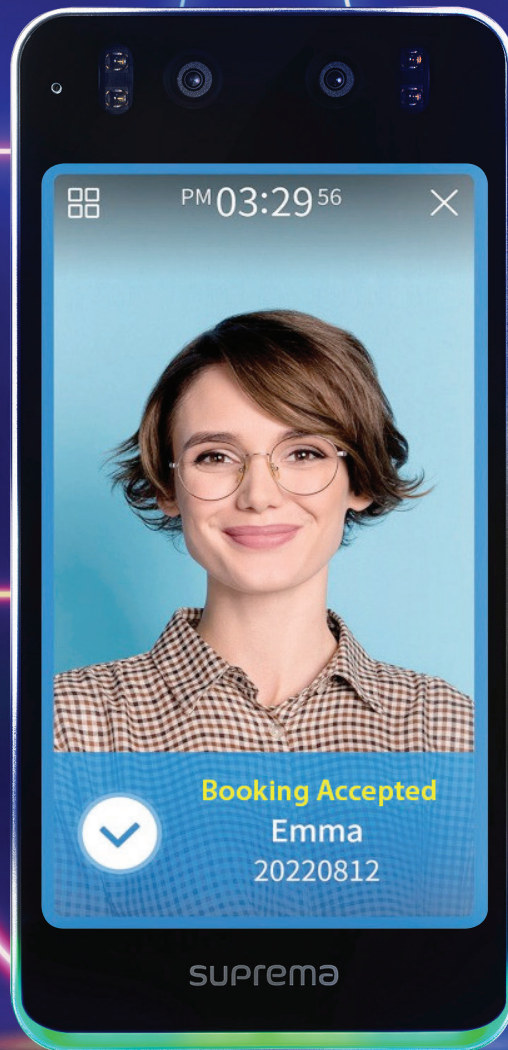

# BioStation 3

Our Flagship Attendance / Access Point.

**suprema**  
SECURITY & BIOMETRICS

## Overview

BioStation 3 sets a new standard for time and attendance and access control devices, providing improved reliability and security for organizations of all sizes.

With highly advanced facial recognition, credentials, and usability features, BioStation 3 makes it easier than ever to record accurate attendance information, whilst securely protecting an organization's physical security and users' personal data.