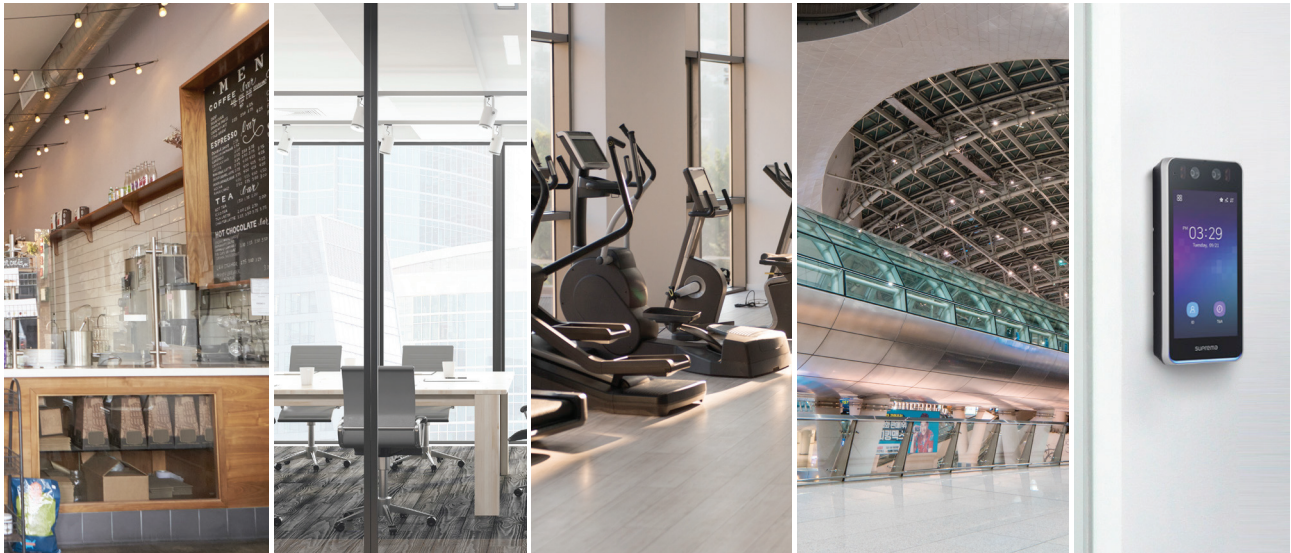

## The Perfect Attendance Point, the Perfect Access Point.

BioStation 3 is easy to install and scale in any environment, from small offices to massive enterprise buildings. It features a 47% size reduction compared to Suprema's previous bestselling facial recognition terminal, FaceStation F2.