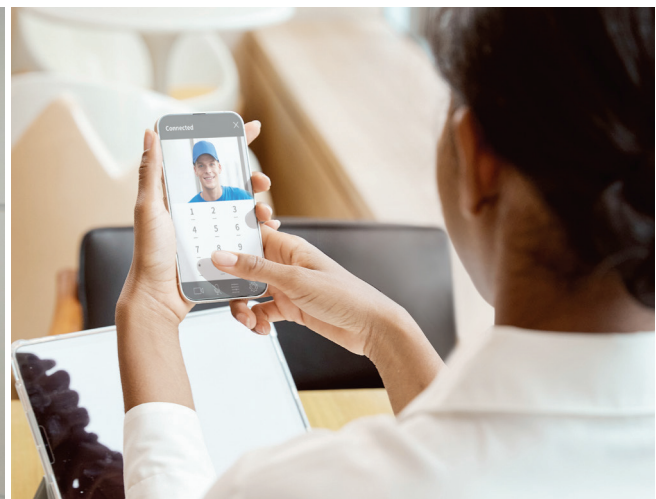

Easy Communication Across All Access Points

BioStation 3 enables integrated management over an entire access control system.

- Communicate seamlessly with all doors via VoIP Intercom
- Enable video monitoring via RTSP(Real Time Streaming Protocol)